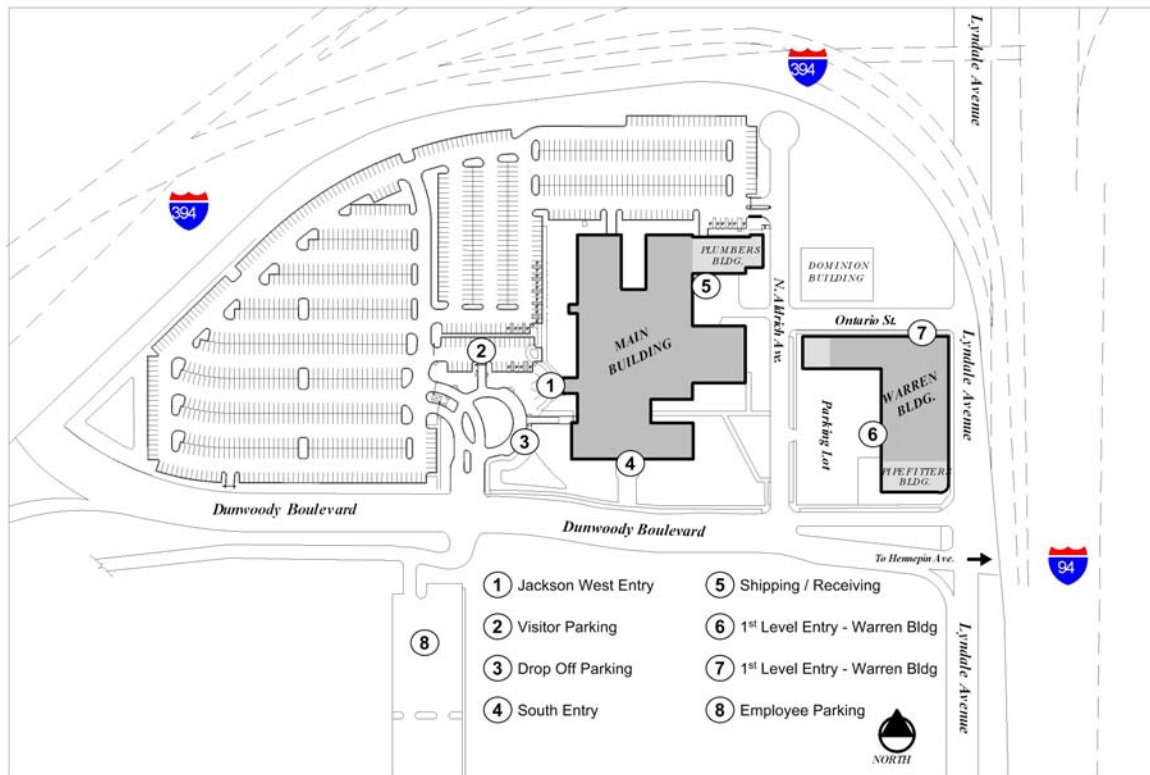

Driving Directions / Parking / Map

818 Dunwoody Boulevard – Minneapolis, MN 55403
612-374-5800

From the South: Follow 35W to I-94, West on I-94 to Lyndale exit, right (North) on Lyndale to Dunwoody Boulevard, left on Dunwoody Boulevard.

From the North: I-94 East/South to Lyndale exit, right at first stop light (Dunwoody Boulevard).

From the East: I-94 to the Lyndale exit, right on Lyndale ½ mile, left on Dunwoody Boulevard.

From the West: Follow I-394 to Dunwoody Boulevard exit.

Parking

Parking is available at our main lot at 818 Dunwoody Boulevard, Minneapolis.

Building Entrance

When you enter the building, please check in at the registration table. There will be individuals to direct you to the correct room location.